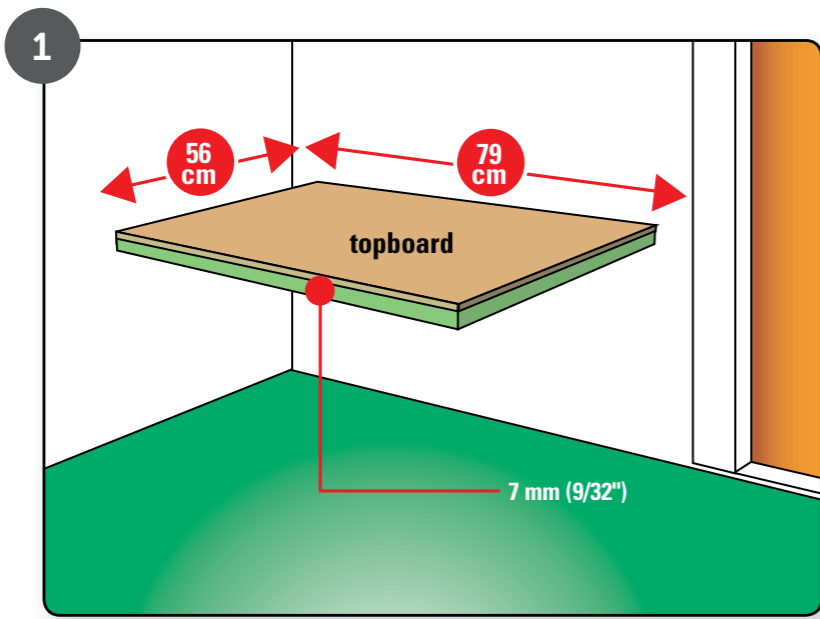

Marathon® SUPER

uniFloor
UNDERLAY SYSTEMS

Unifloor B.V.
Arnsbergstraat 4
NL - 7418 EZ Deventer

Tel. +31 (0) 570 - 85 55 33
E-mail info@unifloor.nl
www.unifloor.nl

UK Toll Free 0845 603 0 906
Service-Line für Deutschland
Österreich & Schweiz:
Tel. +49 (152) 264 111 11

©2022 Unifloor B.V. All rights reserved.

L_MarathonSuper_22v01