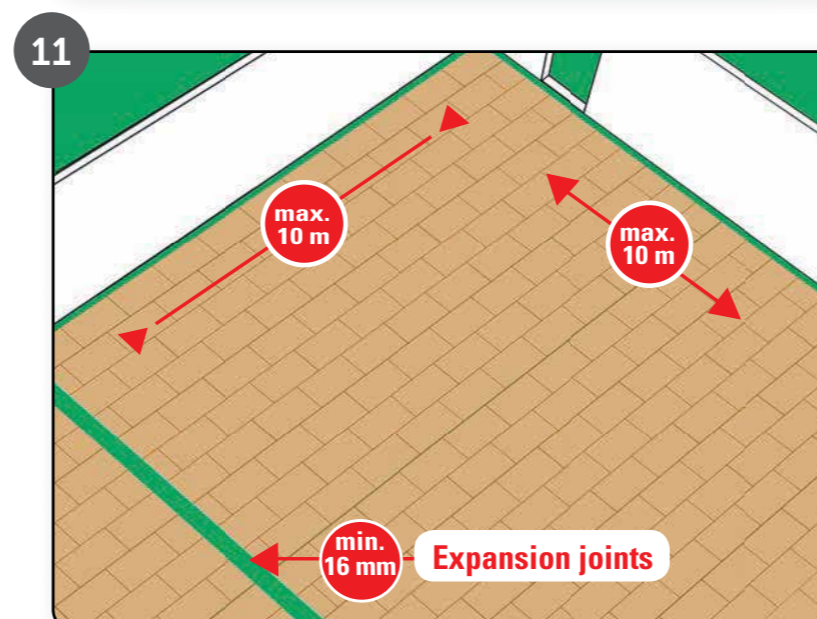

Marathon® SUPER

uniFloor
UNDERLAY SYSTEMS

Unifloor B.V.
Arnsbergstraat 4
NL - 7418 EZ Deventer

Tel. +31 (0) 570 - 85 55 33
E-mail info@unifloor.nl
www.unifloor.nl

UK Toll Free 0845 603 0 906
Service-Line für Deutschland
Österreich & Schweiz:
Tel. +49 (152) 264 111 11

©2022 Unifloor B.V. All rights reserved.

L_MarathonSuper_22v01